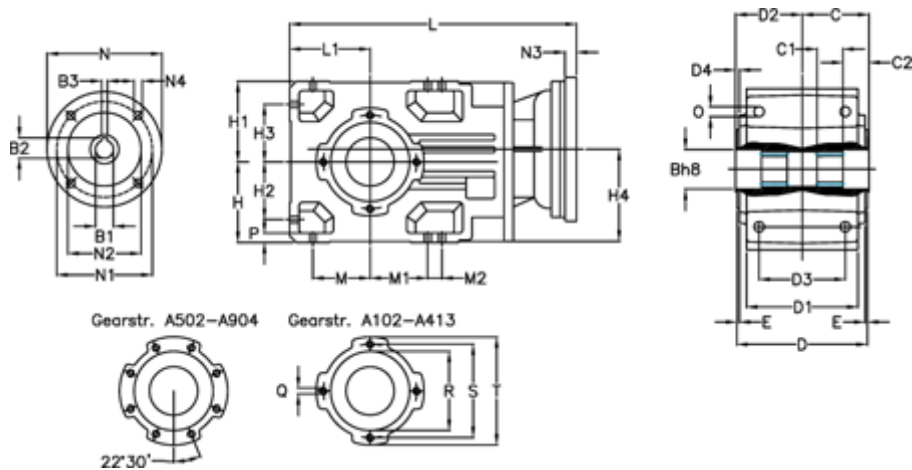

Data Sheet

Article number: 29600203967235
 Description: Bevel helical gearbox
 A202UV-39,6-P90B5

Measures

B = 35	D1 = 110	H2 = 60.0	N = 200	R = 95
B1 = 24	D2 = 70	H3 = 60.0	N1 = 165	S = 115
B2 = 27.3	D3 = 90	H4 = 93.0	N2 = 130	T = 140
B3 = 8	d4 = 4.5	L = 325.5	N3 = -	
C = 70.0	Description = A202UV-xx-P90 B5	L1 = 80	N4 = M10x12	
C1 = 30	E = 3.0	M = 60.0	O = 9.5	
C2 = 18.5	H = 80	M1 = 60.0	P = 9	
D = 136	H1 = 80	M2 = -	Q = M8x15	